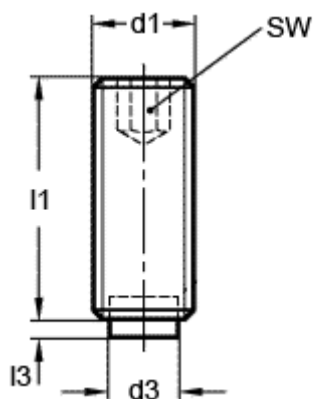

Data Sheet

Article number: 20931643

Description: E+G Grub screw
GN 913.3-M8-32-KU

Measures

d1 = M8
d3 = 5
l1 = 32.0
l3 = 1.6
SW = 4.0